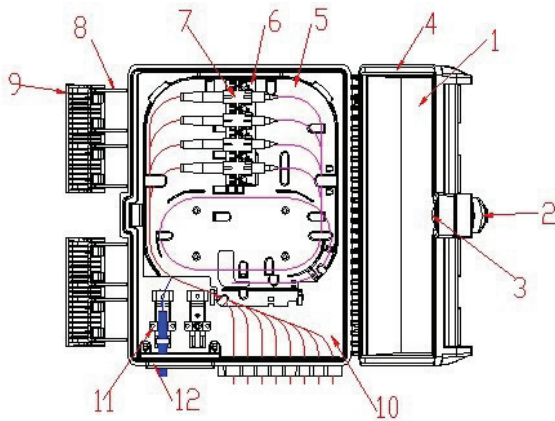

STARMUX

Starview CWDM Mux/Demux Outdoor Distribution Box

STARMUX Outdoor

Features

- Easy installation and maintenance
- Wall and pole mountable
- IP65 enclosure suitable for outdoor use
- Increase bandwidth on existing fiber infrastructure
- Alleviate fiber exhaustion
- Transmit multiple protocols over an existing fiber link (Simplex or Duplex)
- Provide scalable bandwidth of up to 10Gbps per channel
- Plug and Play, no configuration of CWDM components

Applications

- Telecommunication Networks
- Cross connect or inter-connect
- Telecom: FTTx, Mobile network and transmission

Starview STARMUX Coarse Wavelength Division Multiplexing (CWDM) Outdoor Distribution Box (ODB) consists of Starview CWDM Mux/ Demux module with metallic LC/UPC connectors enclosed in a PC/ ABS enclosure. STARMUX CWDM uses passive technology that allows any protocol to be transported over the fiber link, as long as it is at a specific CWDM wavelength. The STARMUX provides a simple and affordable method to maximize existing fiber capacity with little or no increased cost.

Specifications

Physical Dimension	250mm x 190mm x 72mm
Installation Dimension	130mm x 82mm
Weight	2kg
Colour	White
Operating Temperature	-40°C to 85°C
Operating Humidity	10% to 95% (non-condensing)

No.	Description
1	Front Cover
2	Lock Cover
3	Lock
4	Seal
5	Fiber Flap
6	Fiber Adaptor
7	Fiber Coupler

No.	Description
8	Front Cover lever
9	Front Cover clip
10	Fiber Outlet
11	Fiber cable holder
12	Fiber Inlet
13	Front cover lock mechanism
14	Fiber distribution guide

Ordering Information

Manufacturer: Starview International