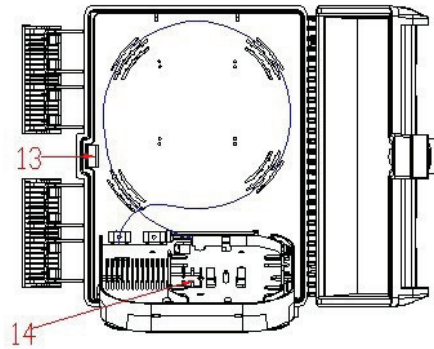

STARMUX

Starview CWDM Mux/Demux Outdoor Distribution Box

STARMUX Outdoor

Features

- Easy installation and maintenance
- Wall and pole mountable
- IP65 enclosure suitable for outdoor use
- Increase bandwidth on existing fiber infrastructure
- Alleviate fiber exhaustion
- Transmit multiple protocols over an existing fiber link (Simplex or Duplex)
- Provide scalable bandwidth of up to 10Gbps per channel
- Plug and Play, no configuration of CWDM components

Applications

- Telecommunication Networks
- Cross connect or inter-connect
- Telecom: FTTx, Mobile network and transmission

Starview STARMUX Coarse Wavelength Division Multiplexing (CWDM) Outdoor Distribution Box (ODB) consists of Starview CWDM Mux/ Demux module with metallic LC/UPC connectors enclosed in a PC/ ABS enclosure. STARMUX CWDM uses passive technology that allows any protocol to be transported over the fiber link, as long as it is at a specific CWDM wavelength. The STARMUX provides a simple and affordable method to maximize existing fiber capacity with little or no increased cost.

Specifications

Physical Dimension	250mm x 190mm x 72mm
Installation Dimension	130mm x 82mm
Weight	2kg
Colour	White
Operating Temperature	-40°C to 85°C
Operating Humidity	10% to 95% (non-condensing)

No.	Description
1	Front Cover
2	Lock Cover
3	Lock
4	Seal
5	Fiber Flap
6	Fiber Adaptor
7	Fiber Coupler

Line Port: S: Simplex Type D: Duplex Type

Connectors: LC: LC/PC SC: SC/PC

Example:

SVR-STARMUX-ODB-427-DLC

Starview CWDM 4 Channel MUX/DEMUX Outdoor Distribution Box (ODB) 1270/ 1290/ 1310/ 1330nm with 1 x Duplex LC COM ports